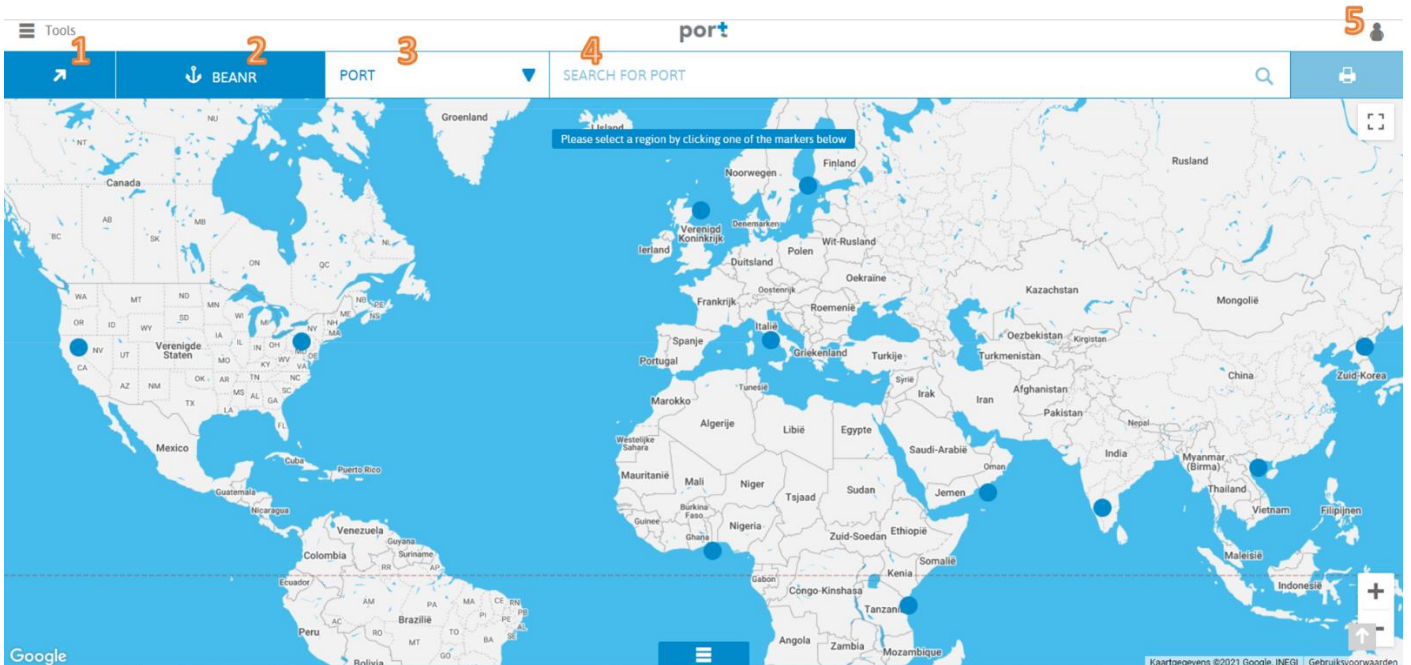

Portdepartures Quick user Guide

Go to www.portdepartures.com and login with your email and password

1: Choose Arrival or Departure

2: Choose BEANR(Antwerp) or BEZEE(Zeebrugge)

3: After performed a search on Port, you can refine here on Service or Carrier

4: Search for a port on name or UN Locode

5: Your account : change your login and/or password here.

DEPARTURE FROM ANTWERP (34), ALSO DEPARTURES FROM: ZEEBRUGGE (1)

PORT: SNDKR **1** clear all

You selected **2** agents to request a quotation. **3** SEND RFQ